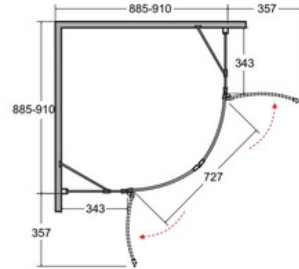

RRP: €420.00

RRP: €395.00

Also Available in Chrome Profile
90x90x185cm/80x80x185cm

SHOWER ENCLOSURES

Model Viva Quadrant 90x90x195/80x80x195cm

safety glass 8mm

chrome flash

stabilizing bracket

left/right mount

RRP: €660.00

Modern Black Sliding Quadrant 90x90x190/80x80x190cm

safety glass 6mm

black profile

black bracket

left/right mount

RRP: €420.00