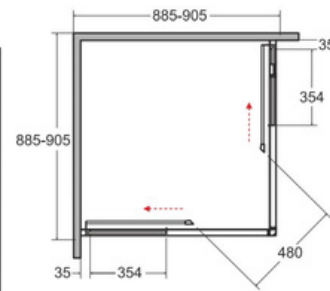

Model Modern Black Sliding Square 90x90x190/80x80x190cm