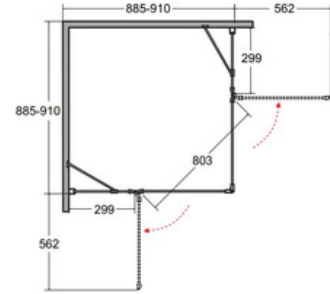

RRP: €240.00

Model Luxim Black Profile 100x145cm

- 180° movement range
- Wall profiles adjustment reducing wall inequalities
- 6 mm safety tempered glass
- Black profile

RRP: €320.00

SHOWER ENCLOSURES

Model Viva Square 90x90x195/80x80x195cm