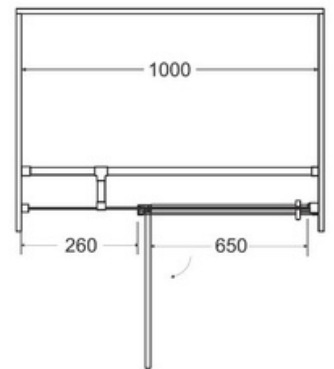

Model Exo C Black 120x190/100x190cm

safety glass 6 mm

black profile

black bracket

left/right mount

RRP: €360.00