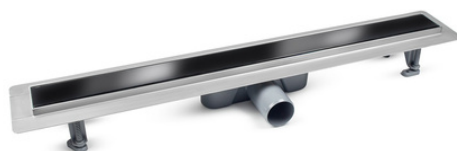

Vexo black rectangle 120x90cm

RRP: €280.00

Axim white rectangle 120x90cm

RRP: €220.00

Linear shower drain chrome 70x6cm

RRP: €130.00

Linear shower drain black 70x6cm

RRP: €200.00

Linear shower drain basic 70x6cm

RRP: €105.00

WALL HUNG TOILETS

Flush-Mounted Toilet Frame Aqua

WC concealed cistern durable frame for dry installation, narrow frame only 41 cm. Mechanical flushing system. Adapted to a two-part flushing system 3/5L, Adjustable QUICK FIX

RRP: €230.00

Set Aqua Wall Hung Toilet

AQUA Wall mounted toilet frame 3/5 L cistern, CITY Square wall hung bowl, slim soft close seat, OPTI flush button, chrome gloss.

RRP: €580.00

Set Aqua Wall Hung Toilet