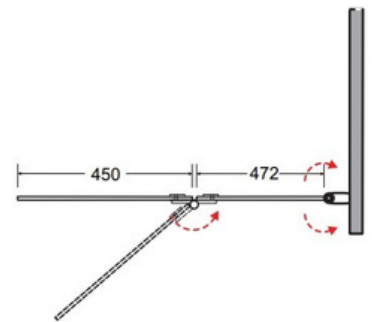

Model Luxim Black Profile 100x145cm

- 180° movement range
- Wall profiles adjustment reducing wall inequalities
- 6 mm safety tempered glass
- Black profile

RRP: €320.00