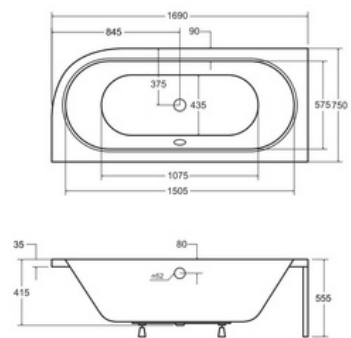

Avita Left 170x75cm

- Bathtub complete with frame
- Sanitary acrylic
- Gloss finish

RRP: €320.00