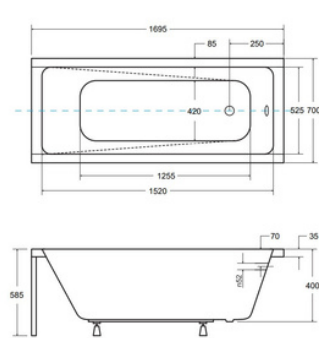

RRP: €470.00

Avita Slim+ Right 170x75cm

- Bathtub complete with frame
- Sanitary acrylic
- Gloss finish
- Ultra slim rim 15mm

RRP: €450.00

BATHTUB COLLECTION

Model Modern 170x70cm

- Bathtub complete with frame
- Sanitary acrylic
- Gloss finish