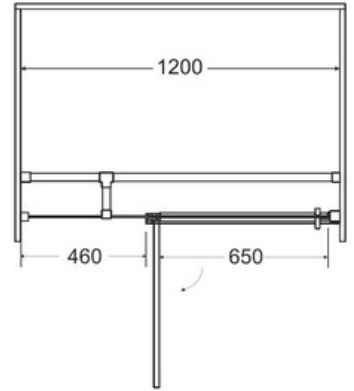

WALK IN SHOWERS

Model Exo C Chrome 120x190/100x190cm

safety glass 6 mm

chrome flash

stabilizing bracket

left/right mount

RRP: €350.00