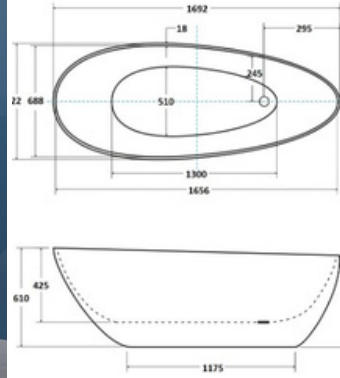

Bath Pro

DESIGN AND SUPPLY

info@bathpro.ie

+353852343403

BATHTUB COLLECTION

Model Goya Black & White matt 170x72 cm

- Handmade product
- Mineral cast Mineral DuraBe
- Bathtubs are available in the colors: white and black&white, Matt or Gloss
- Free-standing.