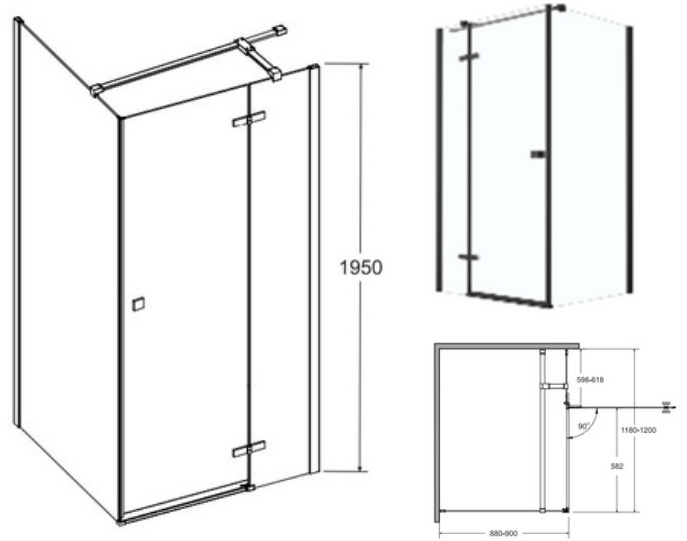

left/right mount

RRP: €660.00

Modern Black Sliding Quadrant 90x90x190/80x80x190cm

safety glass 6mm

black profile

black bracket

left/right mount

RRP: €420.00

Also Available in Chrome Profile
90x90x185cm/80x80x185cm

RRP: €395.00

SHOWER ENCLOSURES

Model Pixa Chrome Profile 120x90x195/100x90x195cm

RRP: €525.00

- safety glass 6 mm
- chrome flash
- stabilizing bracket
- LIR