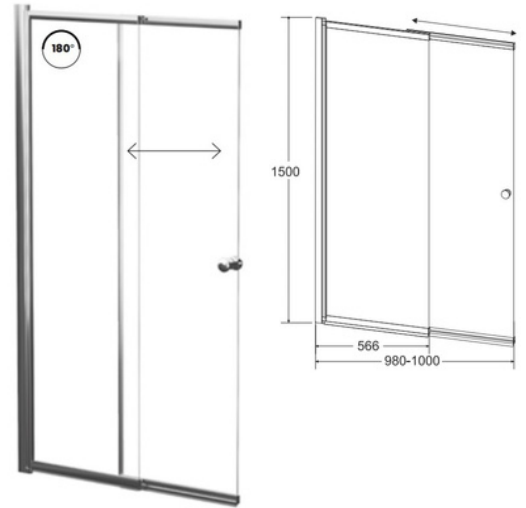

BATHTUB SCREENS

Model Easy Slide Chrome Profile 100x150cm

- 180° movement range
- Wall profiles adjustment reducing wall inequalities
- 4 mm safety tempered glass
- Glossy chrome profile

RRP: €220.00

Also Available in Black Profile