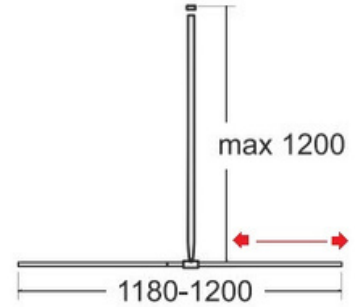

WALK IN SHOWERS

Model Vayo Chrome 120x200/100x200cm