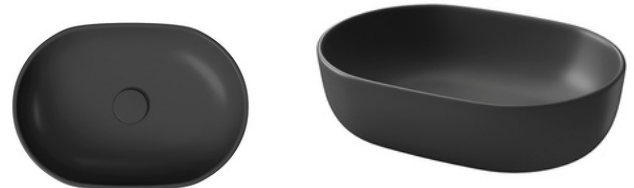

Model Moduo 55 Irregular Countertop

width x depth x height [cm] 56,5 × 36,5 × 15

RRP: €120.00

Model City 50 Rectangular Countertop

width x depth x height [cm] 50 × 35 × 15,5

RRP: €130.00

Model Moduo 55 Irregular Countertop Black

width x depth x height [cm] 56,5 × 36,5 × 15

RRP: €140.00

Model Moduo 50 Oval Countertop

width x depth x height [cm] 50 × 35,5 × 15

RRP: €110.00

Model Moduo 50 Oval Countertop Black

width x depth x height [cm] 56,5 × 36,5 × 15

RRP: €140.00

Model Moduo 40 Round Countertop

width x depth x height [cm] 50 × 35 × 15,5

RRP: €110.00

Model Virgo Washbasin 60/80

width 61 cm

width 81 cm

RRP: €120.00