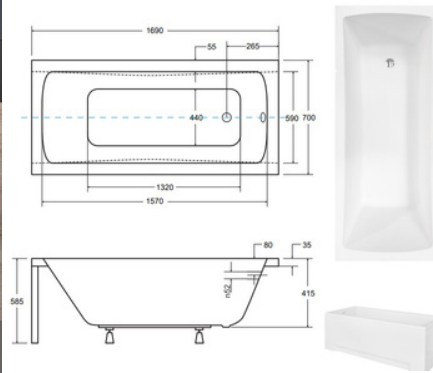

RRP: €1300.00

BATHTUB COLLECTION

Model Optima 170x70cm

- Bathtub complete with frame
- Sanitary acrylic

RRP: €295.00

Model Intima Slim 160X90cm

- Bathtub complete with frame
- Sanitary acrylic
- Gloss finish
- Ultra slim rim 15mm