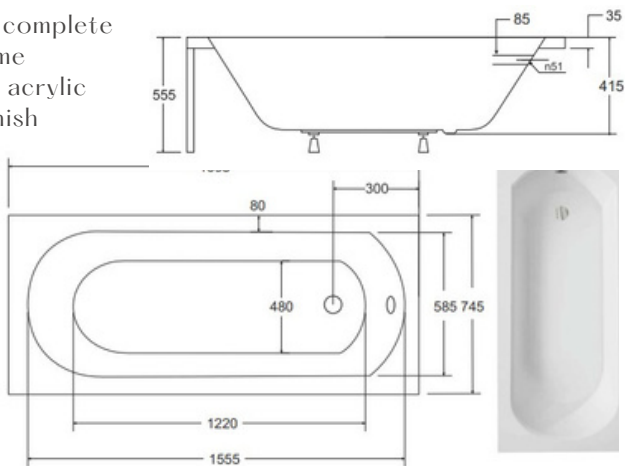

Model Intrica 170X75cm

- Bathtub complete with frame
- Sanitary acrylic
- Gloss finish

RRP: €315.00