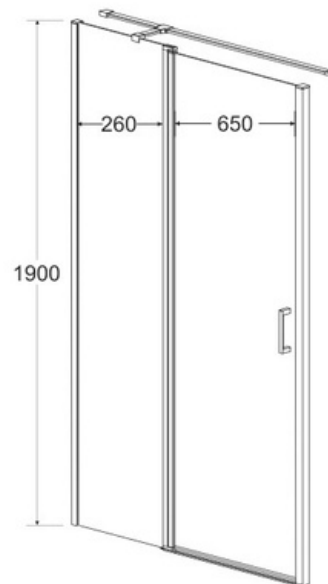

left/right mount

Also available in Black Profile 120x90x195cm

RRP: €560.00

Model Diamond Pentagonal 90x90x195cm

- safety glass 8mm
- black profile
- black bracket
- LIR

left/right mount

RRP: €680.00

WALK IN SHOWERS

Model Vayo Chrome 120x200/100x200cm

RRP: €350.00

Model Vayo Black 120x200/100x200cm

RRP: €360.00

WALK IN SHOWERS

Model Exo C Chrome 120x190/100x190cm

safety glass 6 mm

chrome flash

stabilizing bracket

left/right mount

RRP: €350.00

Model Exo C Black 120x190/100x190cm

safety glass 6 mm

black profile

black bracket

left/right mount