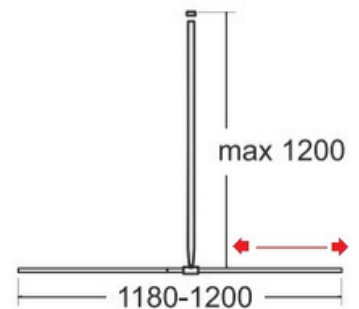

Model Vayo Black 120x200/100x200cm