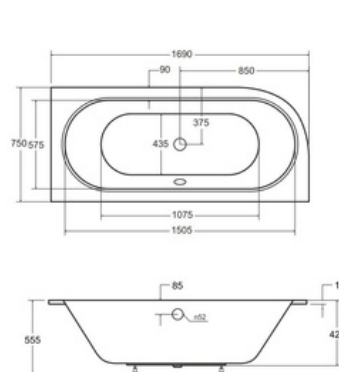

BATHTUB COLLECTION

Model Optima 170x70cm

- Bathtub complete with frame
- Sanitary acrylic

RRP: €295.00

Model Intima Slim 160X90cm

- Bathtub complete with frame
- Sanitary acrylic
- Gloss finish
- Ultra slim rim 15mm

RRP: €470.00

Avita Slim+ Right 170x75cm

- Bathtub complete with frame
- Sanitary acrylic
- Gloss finish
- Ultra slim rim 15mm

RRP: €450.00