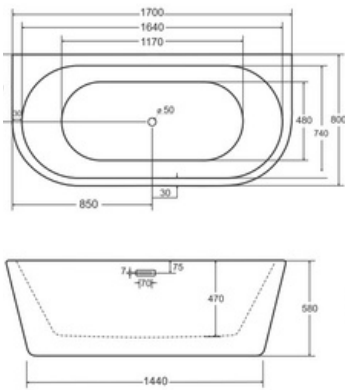

Model Vica 170X80 cm

- Handmade product
- Sanitary acrylic
- Gloss finish
- Free-standing.

RRP: €1350.00