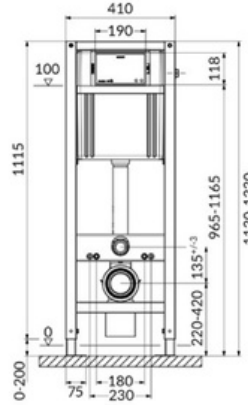

Linear shower drain basic 70x6cm

RRP: €105.00

WALL HUNG TOILETS

Flush-Mounted Toilet Frame Aqua

WC concealed cistern durable frame for dry installation, narrow frame only 41 cm. Mechanical flushing system. Adapted to a two-part flushing system 3/5L, Adjustable QUICK FIX