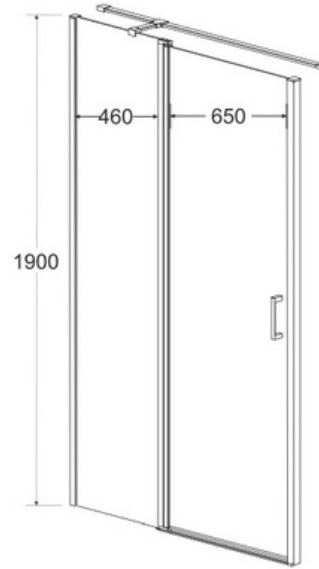

left/right mount

Also available in Black Profile 120x90x195cm

RRP: €560.00

Model Diamond Pentagonal 90x90x195cm

- safety glass 8mm
- black profile
- black bracket
- LIR

left/right mount

RRP: €680.00

WALK IN SHOWERS

Model Vayo Chrome 120x200/100x200cm

RRP: €350.00

Model Vayo Black 120x200/100x200cm

RRP: €360.00

WALK IN SHOWERS

Model Exo C Chrome 120x190/100x190cm

safety glass 6 mm

chrome flash

stabilizing bracket

left/right mount

RRP: €350.00

Model Exo C Black 120x190/100x190cm

safety glass 6 mm

black profile

black bracket

left/right mount