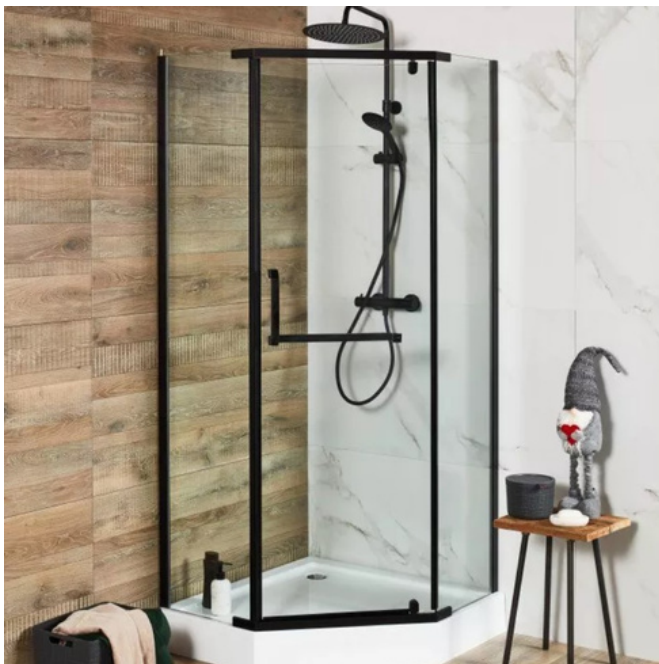

Model Diamond Pentagonal 90x90x195cm

- safety glass 8mm
- black profile
- black bracket
- LIR

  left/right mount

RRP: €680.00