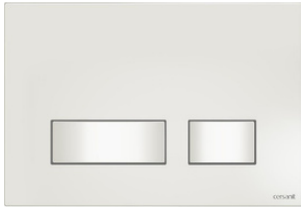

FLUSH PLATE OPTIONS

Movi white Glass

RRP: €80.00