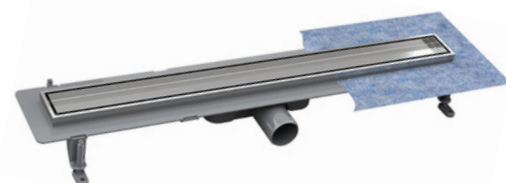

Vexo black rectangle 120x90cm

RRP: €280.00

Axim white rectangle 120x90cm

RRP: €220.00

Linear shower drain chrome 70x6cm

RRP: €130.00

Linear shower drain black 70x6cm

RRP: €200.00

Linear shower drain basic 70x6cm

RRP: €105.00

WALL HUNG TOILETS

Flush-Mounted Toilet Frame Aqua

WC concealed cistern durable frame for dry installation, narrow frame only 41 cm. Mechanical flushing system. Adapted to a two-part flushing system 3/5L, Adjustable QUICK FIX