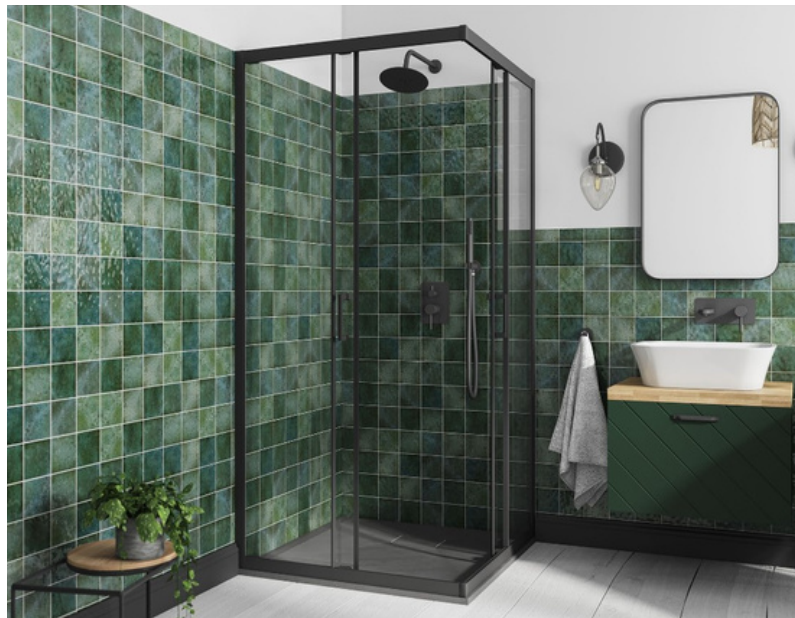

BATHTUB SCREENS

Model Easy Slide Chrome Profile 100x150cm

- 180° movement range
- Wall profiles adjustment reducing wall inequalities
- 4 mm safety tempered glass
- Glossy chrome profile

RRP: €220.00

Also Available in Black Profile

RRP: €240.00

Model Luxim Black Profile 100x145cm

- 180° movement range
- Wall profiles adjustment reducing wall inequalities
- 6 mm safety tempered glass
- Black profile

RRP: €320.00

SHOWER ENCLOSURES

Model Viva Square 90x90x195/80x80x195cm

-  safety glass 8mm
-  chrome flash
-  stabilizing bracket
-  left/right mount

RRP: €660.00

Model Modern Black Sliding Square 90x90x190/80x80x190cm

-  safety glass 6mm
-  black profile
-  black bracket
-  left/right mount