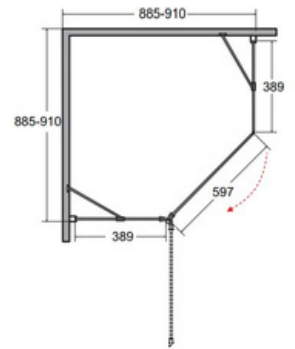

Also Available in Chrome Profile
90x90x185cm/80x80x185cm

RRP: €395.00

SHOWER ENCLOSURES

Model Pixa Chrome Profile 120x90x195/100x90x195cm

RRP: €525.00

- safety glass 6 mm
- chrome flash
- stabilizing bracket
- LIR

left/right mount

Also available in Black Profile 120x90x195cm

RRP: €560.00

Model Diamond Pentagonal 90x90x195cm

- safety glass 8mm
- black profile
- black bracket
- LIR

left/right mount

RRP: €680.00

WALK IN SHOWERS