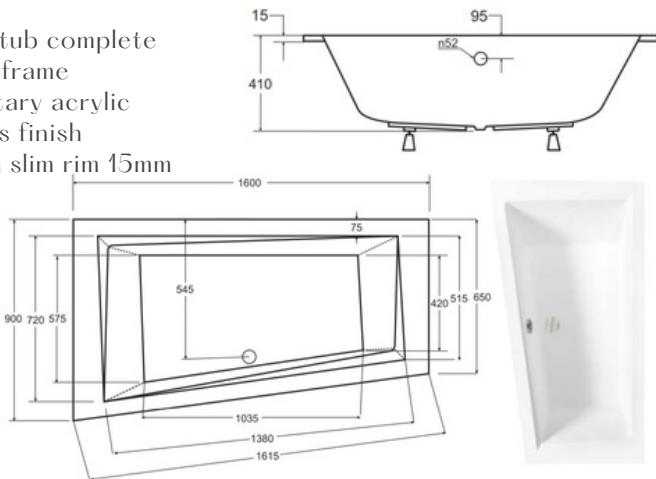

RRP: €1300.00

BATHTUB COLLECTION

Model Optima 170x70cm

- Bathtub complete with frame
- Sanitary acrylic

RRP: €295.00

Model Intima Slim 160X90cm

- Bathtub complete with frame
- Sanitary acrylic
- Gloss finish
- Ultra slim rim 15mm