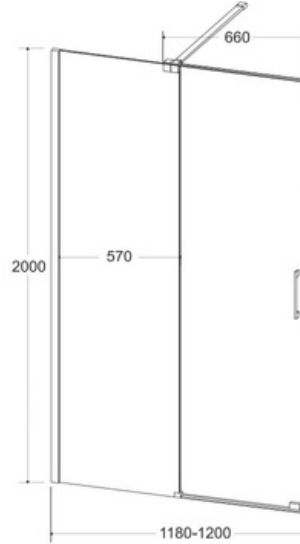

WALK IN SHOWERS

Model Vayo Chrome 120x200/100x200cm