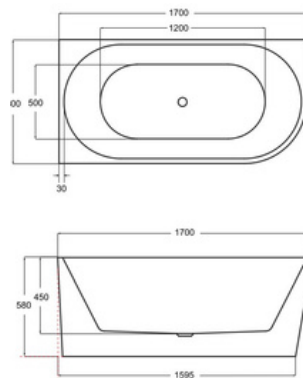

Bath Pro

DESIGN AND SUPPLY

info@bathpro.ie

+353852343403

BATHTUB COLLECTION

Model Goya Black & White matt 170x72 cm

- Handmade product
- Mineral cast Mineral DuraBe
- Bathtubs are available in the colors: white and black&white, Matt or Gloss
- Free-standing.

RRP: €1400.00

Model Vica 170X80 cm

- Handmade product
- Sanitary acrylic
- Gloss finish
- Free-standing.

RRP: €1350.00

Model Zoya Left/Right 170X80

- Handmade product
- Sanitary acrylic
- Gloss finish
- Free-standing, wall-mounted