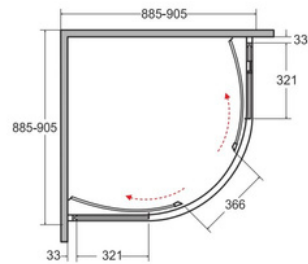

-  safety glass 8mm
-  chrome flash
-  stabilizing bracket
-  left/right mount

RRP: €660.00

Model Modern Black Sliding Square 90x90x190/80x80x190cm

-  safety glass 6mm
-  black profile
-  black bracket
-  left/right mount

RRP: €420.00

RRP: €395.00

Also Available in Chrome Profile
90x90x185cm/80x80x185cm

SHOWER ENCLOSURES

Model Viva Quadrant 90x90x195/80x80x195cm

safety glass 8mm

chrome flash

stabilizing bracket

left/right mount

RRP: €660.00

Modern Black Sliding Quadrant 90x90x190/80x80x190cm

safety glass 6mm

black profile

black bracket

left/right mount

RRP: €420.00

Also Available in Chrome Profile
90x90x185cm/80x80x185cm

RRP: €395.00

SHOWER ENCLOSURES

Model Pixa Chrome Profile 120x90x195/100x90x195cm

RRP: €525.00

- safety glass 6 mm
- chrome flash
- stabilizing bracket
- LIR