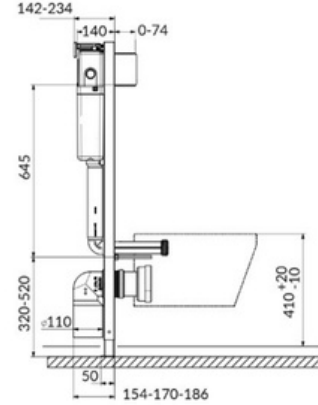

Linear shower drain basic 70x6cm

RRP: €105.00

WALL HUNG TOILETS

Flush-Mounted Toilet Frame Aqua

WC concealed cistern durable frame for dry installation, narrow frame only 41 cm. Mechanical flushing system. Adapted to a two-part flushing system 3/5L, Adjustable QUICK FIX