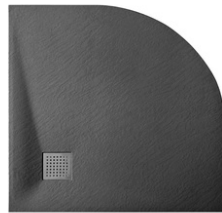

Vexo black quadrant 90x90cm