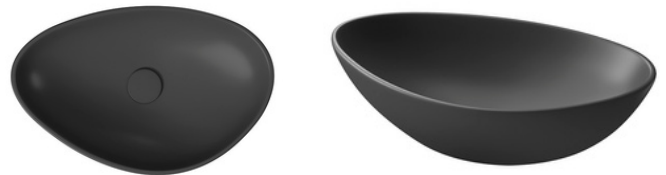

Model Moduo 55 Irregular Countertop

width x depth x height [cm] 56,5 × 36,5 × 15

RRP: €120.00

Model City 50 Rectangular Countertop

width x depth x height [cm] 50 × 35 × 15,5

RRP: €130.00

Model Moduo 55 Irregular Countertop Black

width x depth x height [cm] 56,5 × 36,5 × 15

RRP: €140.00

Model Moduo 50 Oval Countertop

width x depth x height [cm] 50 × 35,5 × 15

RRP: €110.00

Model Moduo 50 Oval Countertop Black

width x depth x height [cm] 56,5 × 36,5 × 15